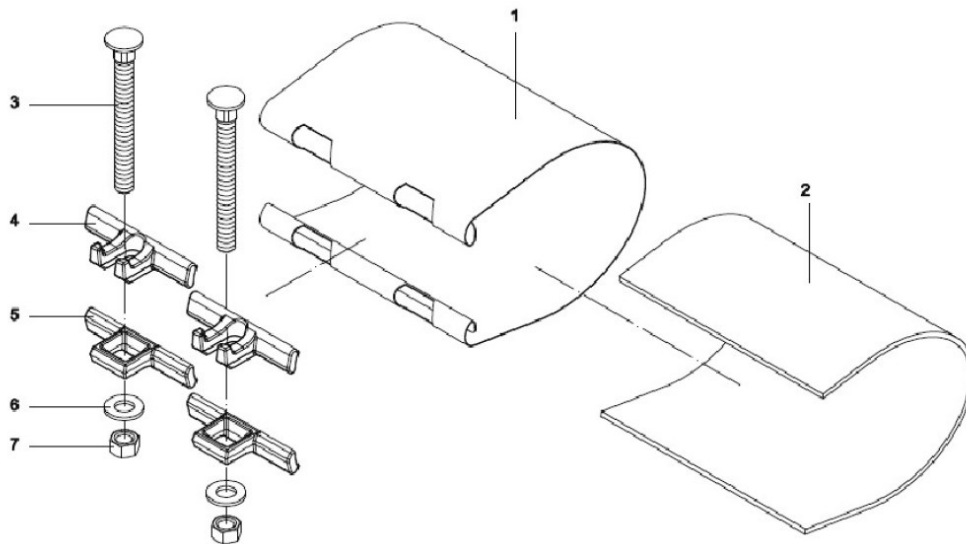

Pipe Repair Clamp (PRC)

Part Number	Description
PRC-3100	3" x 1" Pipe Repair Clamp
PRC-3150	3" x 1-1/2" Pipe Repair Clamp
PRC-3125	3" x 1-1/4" Pipe Repair Clamp
PRC-3050	3" x 1/2" Pipe Repair Clamp
PRC-3200	3" x 2" Pipe Repair Clamp
PRC-3075	3" x 3/4" Pipe Repair Clamp
PRC-6100	6" x 1" Pipe Repair Clamp
PRC-6150	6" x 1-1/2" Pipe Repair Clamp
PRC-6125	6" x 1-1/4" Pipe Repair Clamp
PRC-6200	6" x 2" Pipe Repair Clamp
PRC-6075	6" x 3/4" Pipe Repair Clamp
PRC-6050	6" x 1/2" Pipe Repair Clamp

Material Specification

No.	Parts	Materials
1	Cover	Stainless
2	Lining	Rubber
3	Bolt	Steel
4	Upper Seat	Steel
5	Lower Seat	Steel
6	Washer	Steel
7	Nut	Steel