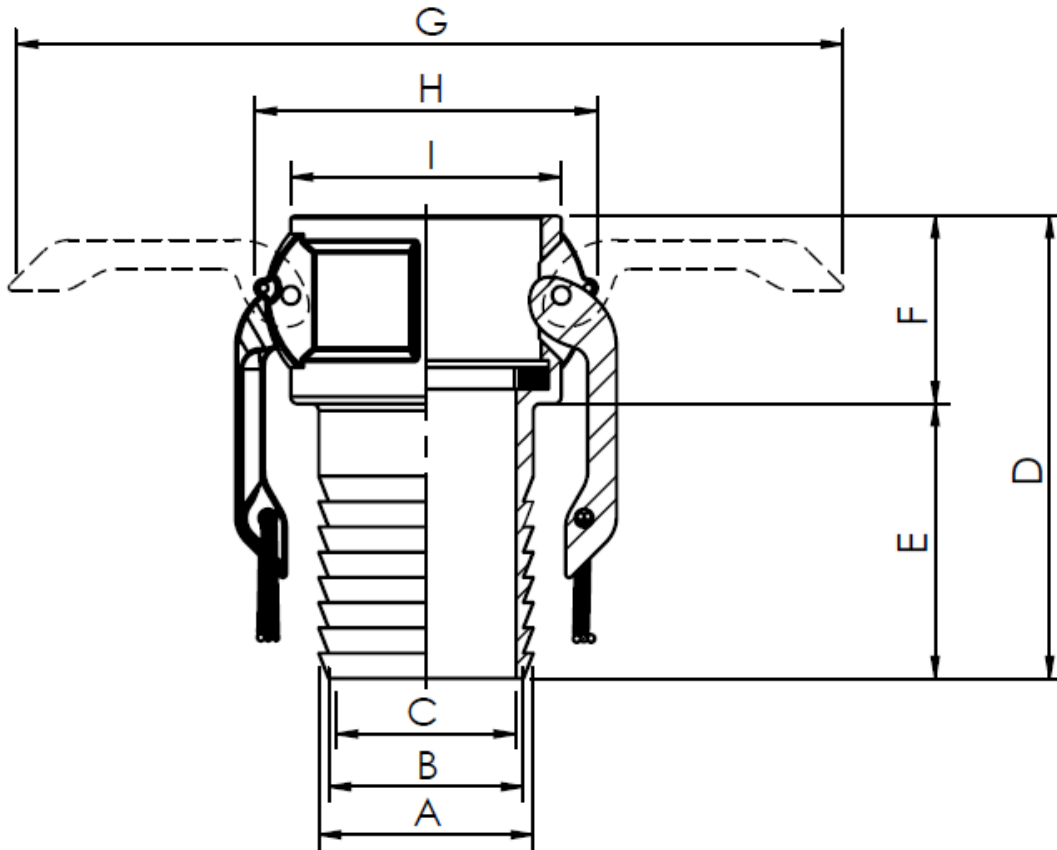

Polypropylene Camlock Fitting Female Coupler x Hose Barb (C Style)

Dimensions (in)

Part Number	Size	A (mm)	B (mm)	C (mm)	D (mm)	E (mm)	F (mm)	G (mm)	H (mm)	I (mm)
CG-P50C	1/2"	15.0	3.50	8.0	78.0	44.0	34.0	110.0	60.50	41.0
CG-P075C	3/4"	21.0	4.0	13.50	88.0	53.70	34.0	110.0	60.0	41.0
CG-P100C	1"	26.20	3.40	20.0	95.50	54.0	41.0	130.0	68.0	47.0
CG-P125C	1-1/4"	33.0	4.50	25.0	102.0	52.50	50.0	181.0	67.0	67.0
CG-P150C	1-1/2"	39.50	5.3	29.50	106.50	57.0	50.0	181.0	86.0	69.0
CG-P200C	2"	52.0	6.0	41.0	125.0	69.0	55.50	191.0	98.0	81.0
CG-P300C	3"	78.0	7.50	63.50	145.50	88.0	59.0	241.0	133.0	110.0
CG-P400C	4"	100.0	9.0	84.0	175.0	118.0	58.0	273.0	159.0	142.0